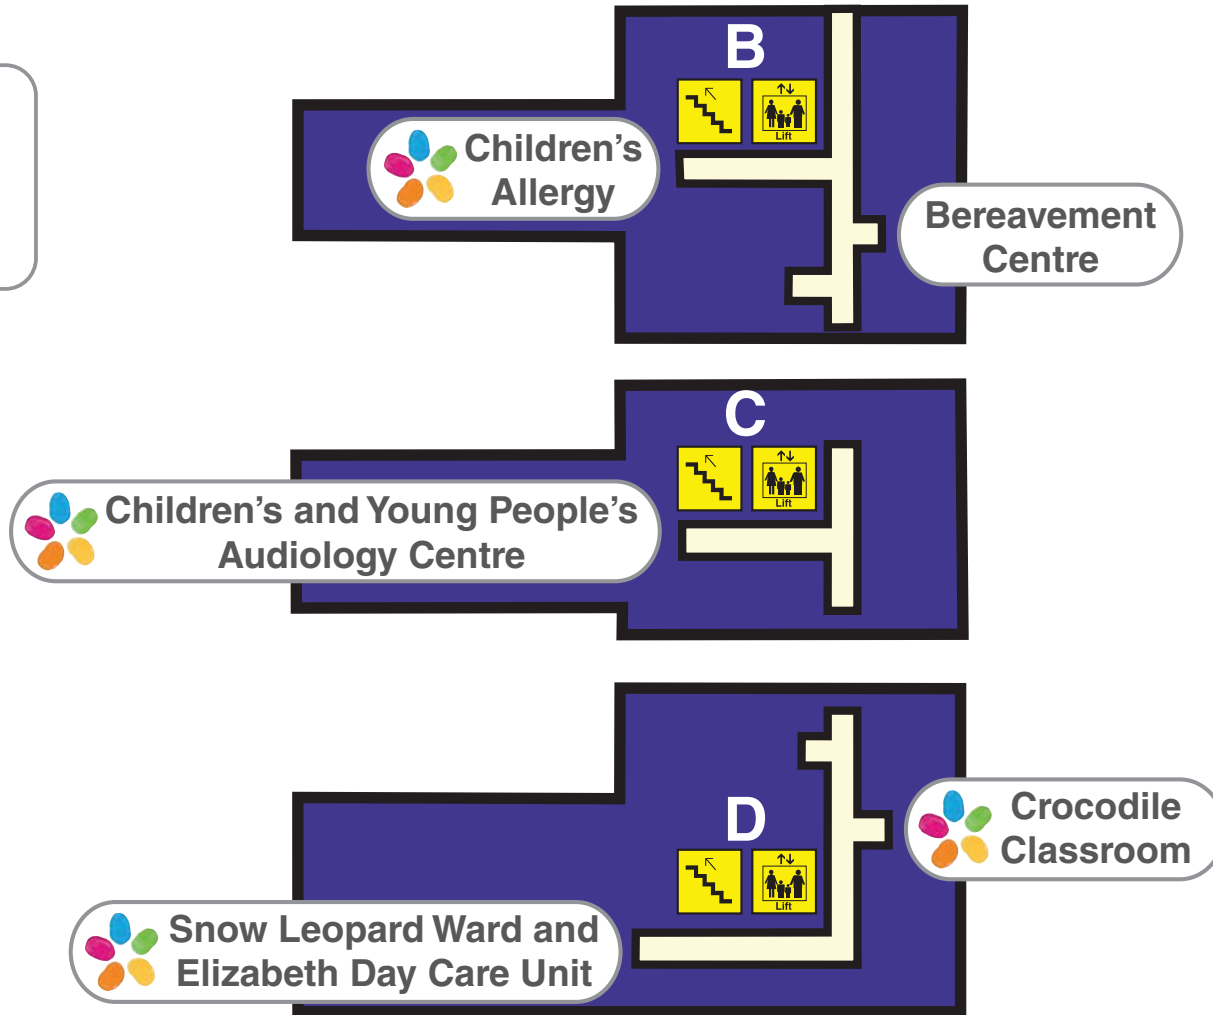

South Wing - Second Floor

Access only via these lifts:

Lift B only

Children's Services
Allergy

Services
Bereavement Centre

Lift C only

Children's Services
Children and Young People's
Audiology Centre

Lift D only

Children's Services
Crocodile Class Room
Elizabeth Day Care Unit
Snow Leopard Ward

We're smoke-free
No photos

Key

- Building Entrances
- Route to Wing
- Pedestrian Access
- Disabled Access
- Main Corridors
- Information
- Lifts - B, C, D
- Stairs
- Toilets
- Directions to Wings