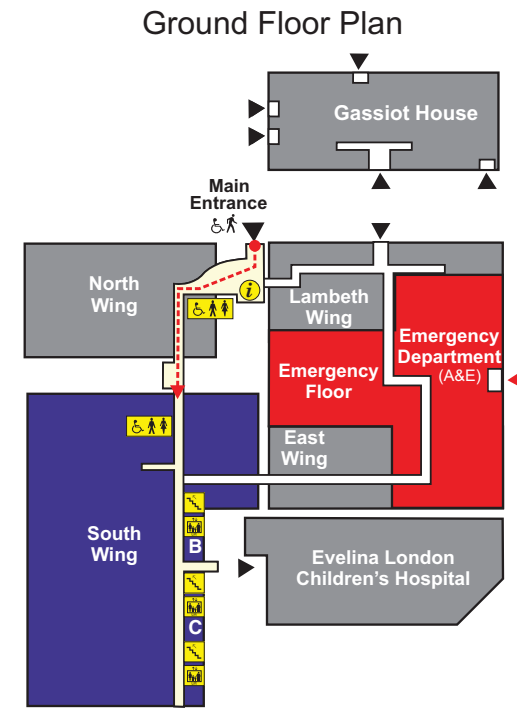

South Wing - Second Floor

Access only via these lifts:

Lift B only

Children's Services
Allergy

Services
Bereavement Centre

Lift C only

Children's Services
Children and Young People's
Audiology Centre

Lift D only

Children's Services
Crocodile Class Room
Elizabeth Day Care Unit
Snow Leopard Ward

We're smoke-free
No photos

Key

- Building Entrances
- Route to Wing
- Pedestrian Access
- Disabled Access
- Main Corridors
- Information
- Lifts - B, C, D
- Stairs
- Toilets
- Directions to Wings